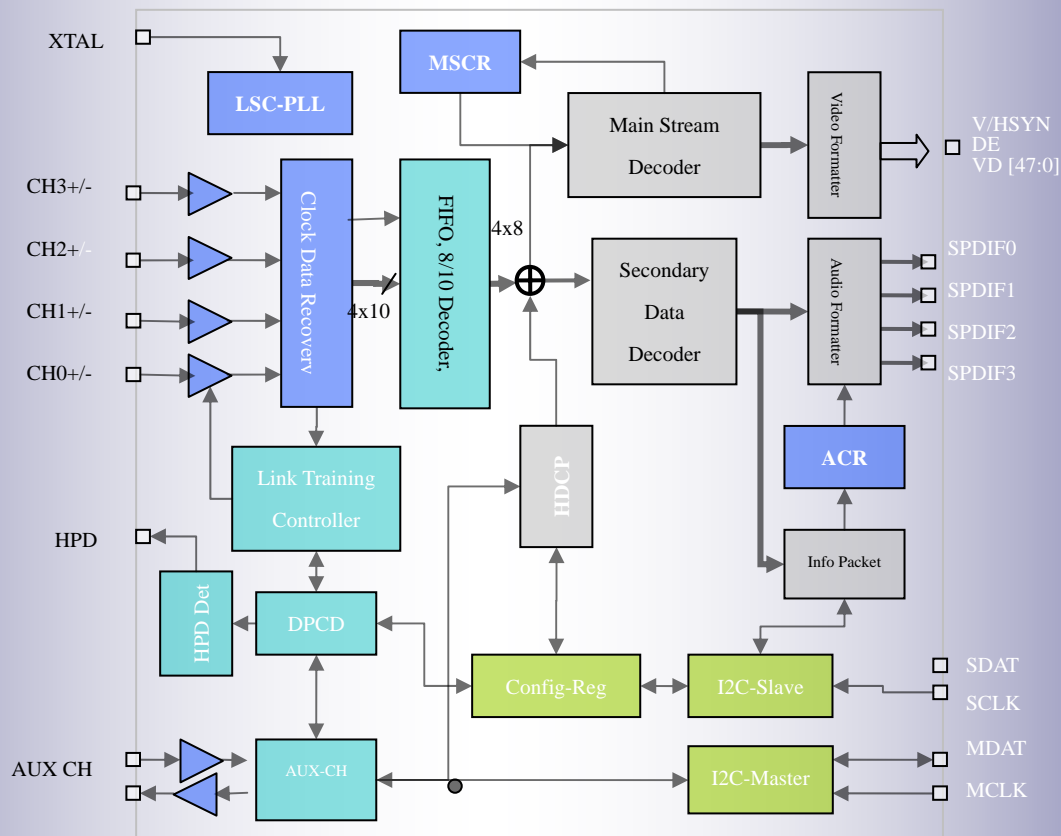

- LCD-Display,
- HDTV,
- Projector

DisplayPort - Receiver

Features

- Compliant to DisplayPort Standard 1.1a
- Main Link Supports 1,2, or 4 lanes at 1.62Gbps and 2.7Gbps
- Support Deep Color up to 48 bpp
- Support HDCP 1.3
- DisplayPort Auxiliary Channel Link
- Built-in Auto Link Training Controller