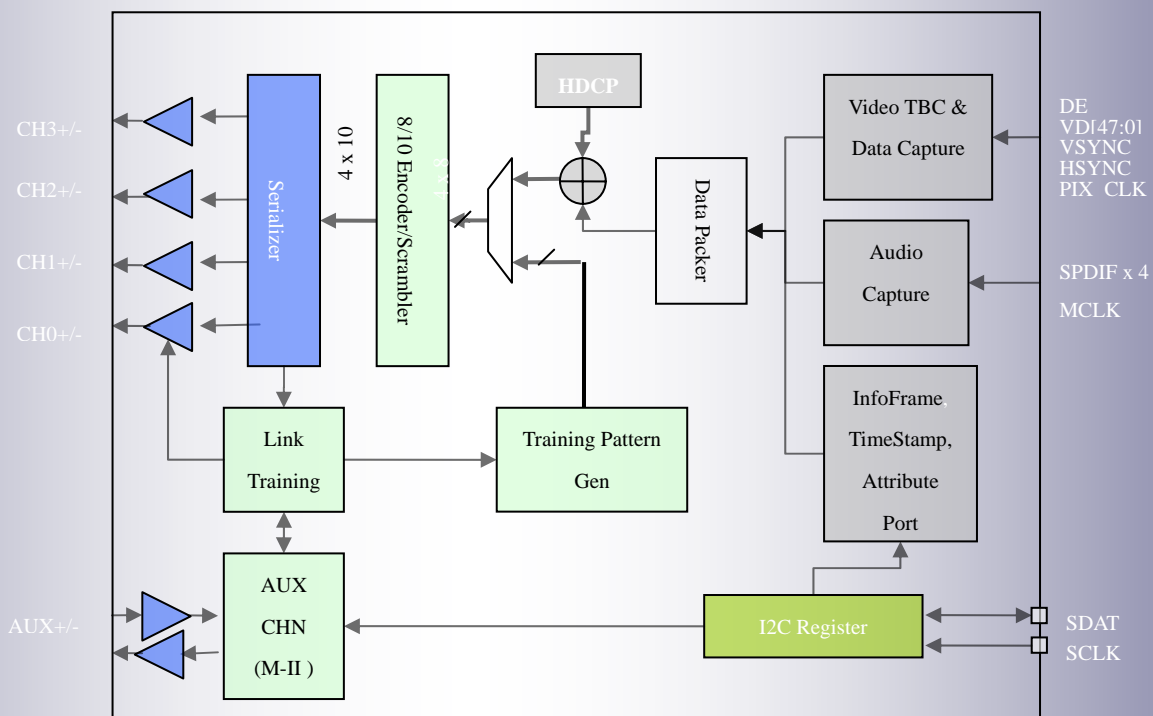

DisplayPort Transmitter:

- PC,
- Set-Top-Box,
- HD-DVD/Blu-Ray

NANO SILICON

A key analogue and mixed signal IP Provider

DisplayPort - Transmitter

Features

- Compliant to DisplayPort Standard 1.1a
- Main Link Supports 1,2, or 4 lanes at 1.62Gbps and 2.7Gbps
- Support Deep Color up to 48 bpp
- Support HDCP 1.3
- Internal Spread-spectrum Clock Generation (SSCG)
- DisplayPort Auxiliary Channel Link
- Built-in Auto Link Training Controller
- SPDIF Audio Input/Output