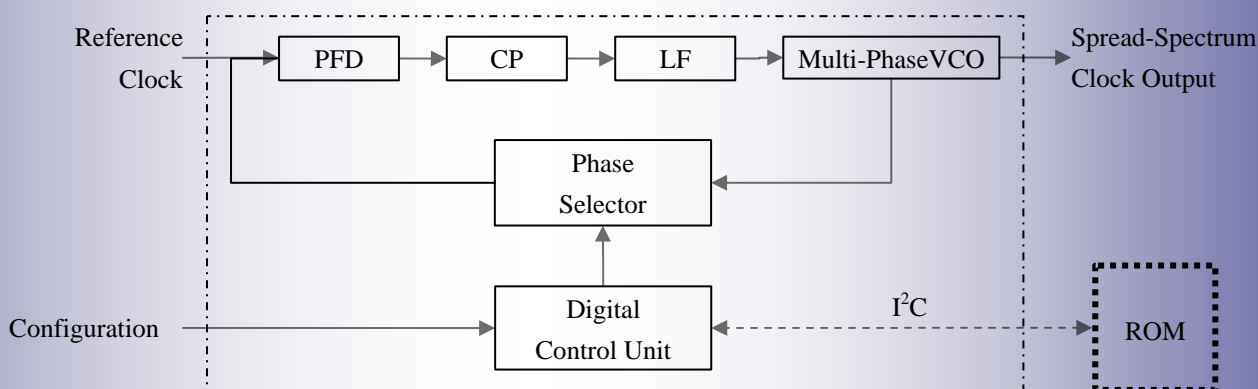

## Spread Spectrum Clock Generation - SSCG

### Features:

- Input Reference Clock Frequency: 10MHz ~ 50MHz
- Configurable Output Clock Frequency: x1, x1.5, x2, x2.5, x3, x4, x6 with spread spectrum disable option
- Configurable for up, down, and centre spread
- Configurable degree of modulation up to 4%
- Internally generated triangular modulation or externally supplied specific modulation via I2C