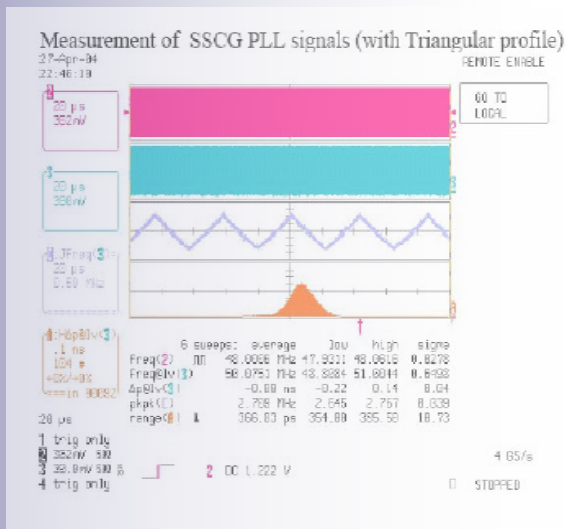

## Spread Spectrum Clock Generation - SSCG

### Features:

- Input Reference Clock Frequency: 10MHz ~ 50MHz
- Configurable Output Clock Frequency: x1, x1.5, x2, x2.5, x3, x4, x6 with spread spectrum disable option
- Configurable for up, down, and centre spread
- Configurable degree of modulation up to 4%
- Internally generated triangular modulation or externally supplied specific modulation via I2C