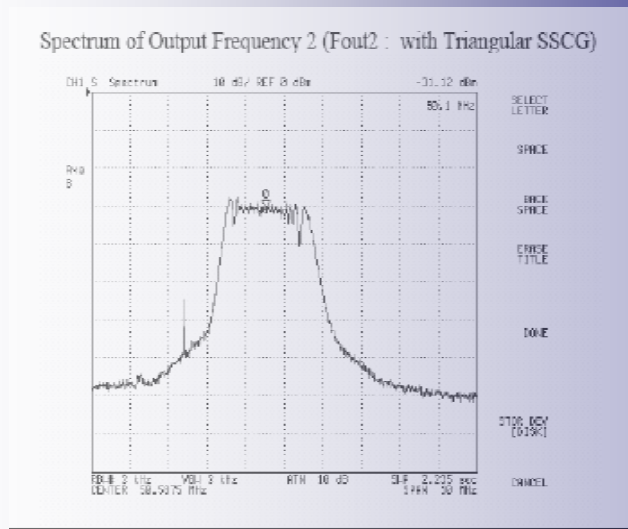

## Spread Spectrum Clock Generation - SSCG

### Features:

- Input Reference Clock Frequency: 10MHz ~ 50MHz
- Configurable Output Clock Frequency: x1, x1.5, x2, x2.5, x3, x4, x6 with spread spectrum disable option
- Configurable for up, down, and centre spread
- Configurable degree of modulation up to 4%
- Internally generated triangular modulation or externally supplied specific modulation via I2C